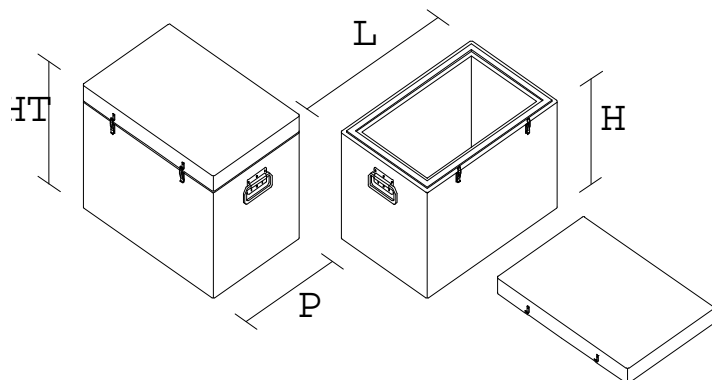

THICKNESSES	GRP	PUR	TOTAL
Panels thicknesses	2,5	65	70
Cover thicknesses	2,5	45	50

VV : container with adjustable inside volume
 (registered model)

Series: **COCKER**
Model: **LCA1 - 10 VV**

DIMENSIONS	L	P	H
Overall dimensions			
Outside dim. box only	250	250	385
Inside dimensions	188	188	295
Capacity liters	10		
Box weight kilos (apprc)	3,7		
Removable cover			

DIMENSIONS	L	P	H
Overall dimensions	620	410	400
Outside dim. box only	600	400	400
Inside dimensions	500	300	300
Capacity liters	45		
Box weight kilos (apprc)	10		
Removable cover			

THICKNESSES	GRP	PUR	TOTAL
Panels thicknesses	2,5	45	50
Cover thicknesses	2,5	45	50