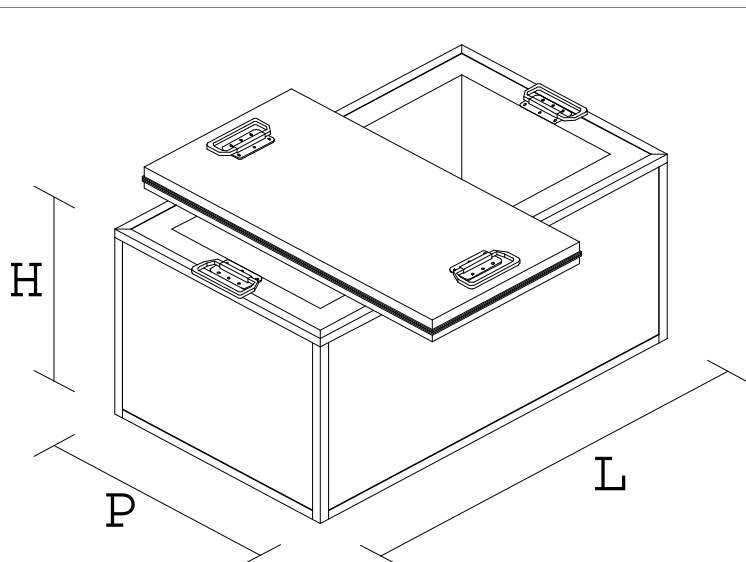

THICKNESSES	GRP	PUR	TOTAL
Panels thicknesses	2,5	65	70
Doors thicknesses	2,5	65	70

BASE

Series: COLD LINE
Model: SCA1 - 780

DIMENSIONS	L	P	H
Overall dimensions	1.100	1.250	1.000
Outside dim. box only	1.050	1.200	950
Inside dimensions	910	1.060	810
Capacity liters	781		
Box weight kilos (apprc)	90		
Doors' opening	180°		

THICKNESSES	GRP	PUR	TOTAL
Panels thicknesses	2,5	65	70
Doors thicknesses	2,5	65	70

BASE

Series: **COCKER**
Model: **SCA1 - 80 VV**

DIMENSIONS	L	P	H
Overall dimensions	860	510	430
Outside dim. box only	860	510	430
Inside dimensions	720	390	290
Capacity liters	81		
Box weight kilos (apprc)	20		
Removable cover			