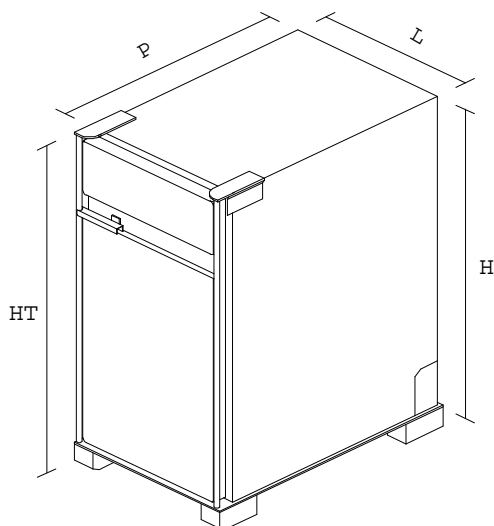

DIMENSIONS	L	P	H
Overall dimensions	720	730	460
Outside dim. box only	700	700	460
Inside dimensions	600	650	360
Capacity liters	140		
Box weight kilos (approx)	24		

CLOSE: container look

THICKNESSES	GRP	PUR	TOTAL
Panels thicknesses	2,5	45	50

Series: **COCKER**
Model: **LCA2 - 125D**

DIMENSIONS	HP	HA
Overall dimensions	305	155
Outside dim. box only	300	150
Inside dimensions	250	100
Capacity liters	70 each exhibitor	
Box weight kilos (approx)	12 each exhibitor	

OPEN: exhibitor look

THICKNESSES	GRP	PUR	TOTAL
Panels thicknesses	2,5	45	50

Series: COLD LINE
Model: STD2 - 1000

DIMENSIONS	L	P	H
Overall dimensions	780	1.200	1.880
Outside dim. box only	750	1.185	1.750
Inside dimensions	610	1.050	1.610
Capacity liters	1.031		
Box weight kilos (apprc)	140		
Doors' opening	270°		

THICKNESSES	GRP	PUR	TOTAL
Panels thicknesses	2,5	65	70
Doors thicknesses	2,5	60	65

BASE

Series: COLD LINE
Model: STD2 - 750

DIMENSIONS	L	P	H
Overall dimensions	780	1.200	1.430
Outside dim. box only	750	1.185	1.300
Inside dimensions	610	1.050	1.160
Capacity liters	743		
Box weight kilos (apprc)	130		
Doors' opening	270°		