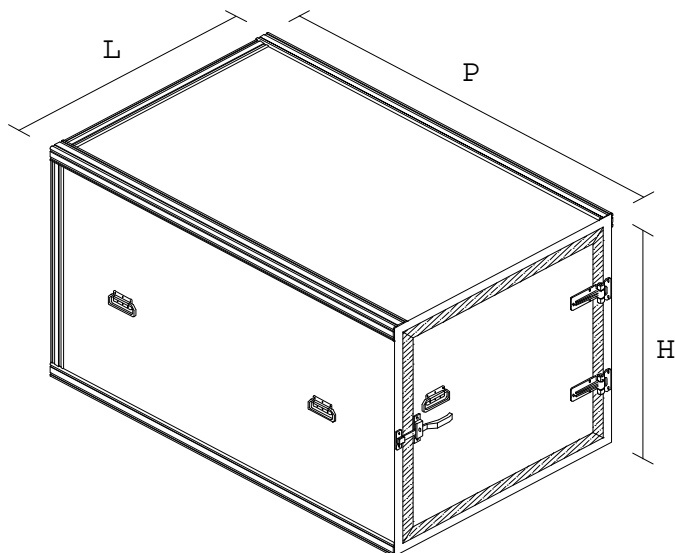

THICKNESSES	GRP	PUR	TOTAL
Panels thicknesses	2,5	65	70
Doors thicknesses	2,5	60	65

BASE iron zinc plated pallet

Series: COLD LINE
Model: STD2 - 3270

DIMENSIONS	L	P	H
Overall dimensions	2.000	1.200	1.930
Outside dim. box only	2.000	1.200	1.800
Inside dimensions	1.860	1.060	1.660
Capacity liters	3.273		
Box weight kilos (apprc)	300		
Doors' opening	180°		

THICKNESSES	GRP	PUR	TOTAL
Panels thicknesses	2,5	65	70
Doors thicknesses	2,5	65	70

BASE

Series: COLD LINE
Model: SNC2 - 1200

DIMENSIONS	L	P	H
Overall dimensions	1.050	1.645	1.050
Outside dim. box only	1.040	1.640	1.040
Inside dimensions	900	1.500	900
Capacity liters	1.215		
Box weight kilos (apprc)	150		
Doors' opening	180°		