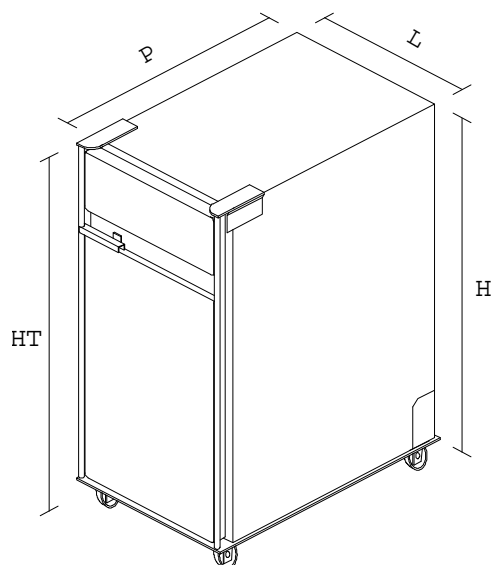

Series: COLD LINE
Model: STD2 - 1000

DIMENSIONS	L	P	H
Overall dimensions	780	1.200	1.880
Outside dim. box only	750	1.185	1.750
Inside dimensions	610	1.050	1.610
Capacity liters	1.031		
Box weight kilos (apprc)	140		
Doors' opening	270°		

THICKNESSES	GRP	PUR	TOTAL
Panels thicknesses	2,5	65	70
Doors thicknesses	2,5	60	65

BASE