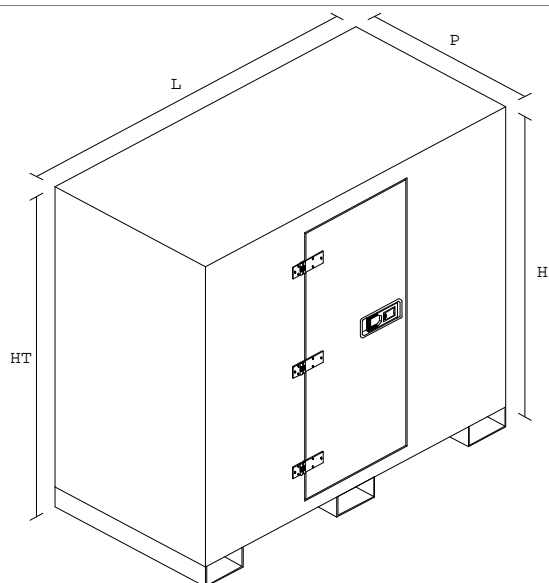

Series: COLD LINE
Model: STD2 - 3270

DIMENSIONS	L	P	H
Overall dimensions	2.000	1.200	1.930
Outside dim. box only	2.000	1.200	1.800
Inside dimensions	1.860	1.060	1.660
Capacity liters	3.273		
Box weight kilos (apprc)	300		
Doors' opening	180°		

THICKNESSES	GRP	PUR	TOTAL
Panels thicknesses	2,5	65	70
Doors thicknesses	2,5	65	70