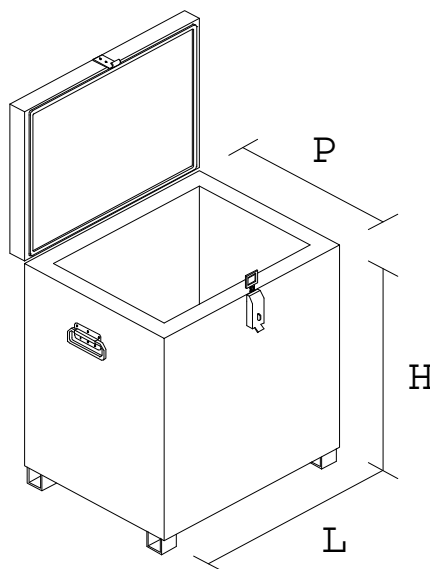

Series: COLD LINE
Model: LCA1 - 120 Milk

DIMENSIONS	L	P	H
Overall dimensions	620	510	775
Outside dim. box only	600	480	715
Inside dimensions	500	380	615
Capacity liters	117		
Box weight kilos (apprc)	30		
Doors' opening	270°		

THICKNESSES	GRP	PUR	TOTAL
Panels thicknesses	2,5	45	50
Cover thicknesses	2,5	45	50

BASE 3 stainless steel supports