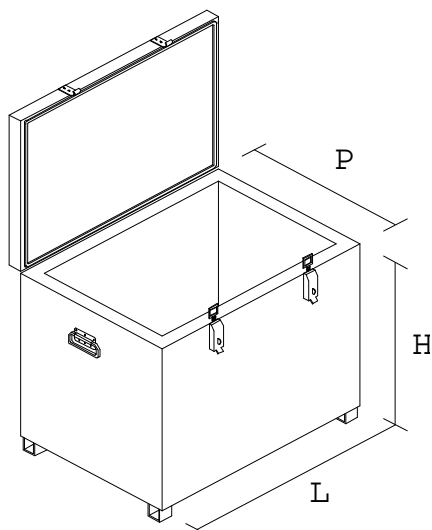

THICKNESSES	GRP	PUR	TOTAL
Panels thicknesses	2,5	65	70
Cover thicknesses	2,5	45	50

VV : container with adjustable inside volume
 (registered model)

Series: **COCKER**
Model: **LCA1 - 10 VV**

DIMENSIONS	L	P	H
Overall dimensions			
Outside dim. box only	250	250	385
Inside dimensions	188	188	295
Capacity liters	10		
Box weight kilos (apprc)	3,7		
Removable cover			

DIMENSIONS	L	P	H
Overall dimensions	620	410	400
Outside dim. box only	600	400	400
Inside dimensions	500	300	300
Capacity liters	45		
Box weight kilos (apprc)	10		
Removable cover			

THICKNESSES	GRP	PUR	TOTAL
Panels thicknesses	2,5	45	50
Cover thicknesses	2,5	45	50