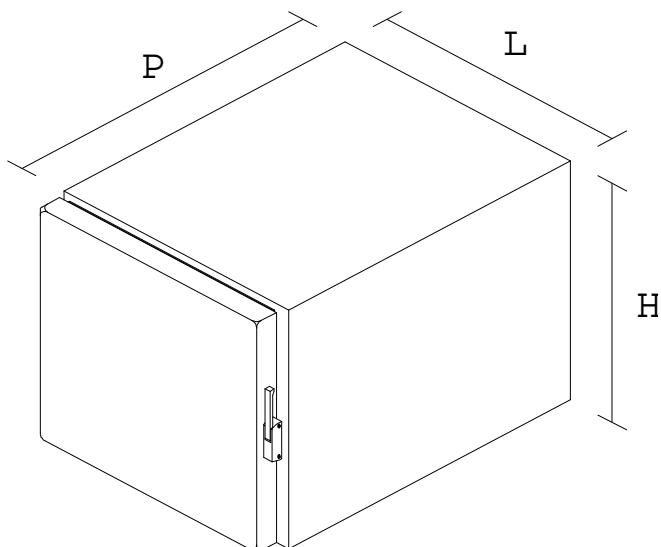

THICKNESSES	GRP	PUR	TOTAL
Panels thicknesses	2,5	65	70
Doors thicknesses	2,5	65	70

BASE iron zinc plated pallet

Series: COLD LINE
Model: SNC5 - 685

DIMENSIONS	L	P	H
Overall dimensions	920	750	1.620
Outside dim. box only	910	750	1.600
Inside dimensions	770	610	1.460
Capacity liters	686		
Box weight kilos (approx)	120		
Doors' opening	180°		

THICKNESSES	GRP	PUR	TOTAL
Panels thicknesses	2,5	65	70
Doors thicknesses	2,5	65	70

BASE 2 stainless steel flats

Series: COLD LINE
Model: SNC6 - 2000

DIMENSIONS	L	P	H
Overall dimensions	1.560	1.185	1.600
Outside dim. box only	1.560	1.185	1.580
Inside dimensions	1.420	1.045	1.440
Capacity liters	2.137		
Box weight kilos (approx)	260		
Doors' opening	180°		

THICKNESSES	GRP	PUR	TOTAL
Panels thicknesses	2,5	65	70
Doors thicknesses	2,5	65	70
Inside wall thickness	2,5	65	70

BASE 3 stainless steel flats

Series: COLD LINE
Model: SCA1 - 845

DIMENSIONS	L	P	H
Overall dimensions	940	1.240	1.110
Outside dim. box only	940	1.240	1.100
Inside dimensions	800	1.100	960
Capacity liters	845		
Box weight kilos (approx)	90		
Doors' opening	180°		