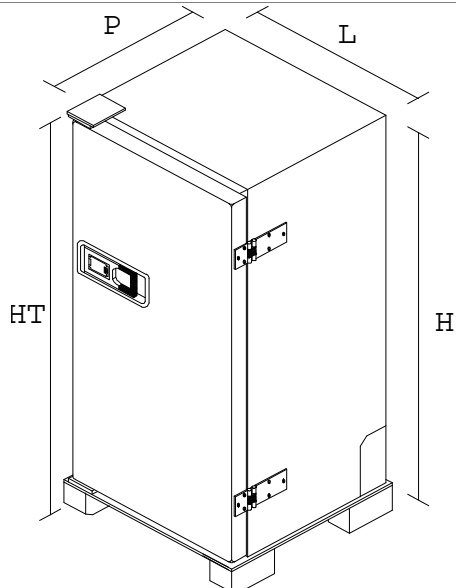

THICKNESSES	GRP	PUR	TOTAL
Panels thicknesses	2,5	65	70
Doors thicknesses	2,5	60	65

BASE iron zinc plated pallet

Series: COLD LINE
Model: STD2 - 1700

DIMENSIONS	L	P	H
Overall dimensions	1.000	1.410	1.880
Outside dim. box only	990	1.400	1.750
Inside dimensions	850	1.265	1.610
Capacity liters	1.731		
Box weight kilos (approx)	185		
Doors' opening	270°		

THICKNESSES	GRP	PUR	TOTAL
Panels thicknesses	2,5	65	70
Doors thicknesses	2,5	60	65

BASE iron zinc plated pallet

Series: COLD LINE
Model: SNC5 - 550

DIMENSIONS	L	P	H
Overall dimensions	760	750	1.750
Outside dim. box only	750	750	1.600
Inside dimensions	610	610	1.460
Capacity liters	543		
Box weight kilos (approx)	110		
Doors' opening	270°		