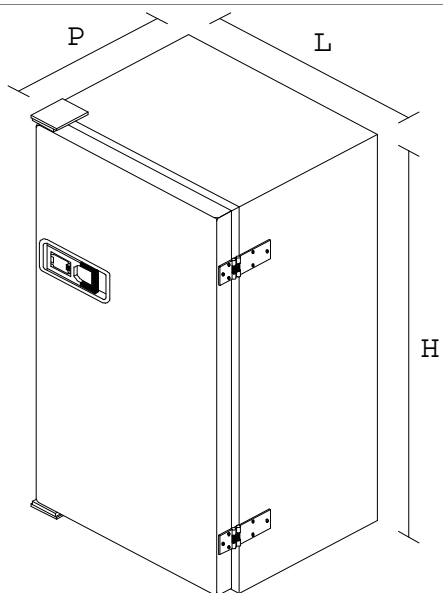

THICKNESSES	GRP	PUR	TOTAL
Panels thicknesses	2,5	65	70
Doors thicknesses	2,5	60	65

BASE iron zinc plated pallet

Series: COLD LINE
Model: STD2 - 1700

DIMENSIONS	L	P	H
Overall dimensions	1.000	1.410	1.880
Outside dim. box only	990	1.400	1.750
Inside dimensions	850	1.265	1.610
Capacity liters	1.731		
Box weight kilos (approx)	185		
Doors' opening	270°		

THICKNESSES	GRP	PUR	TOTAL
Panels thicknesses	2,5	65	70
Doors thicknesses	2,5	60	65

BASE iron zinc plated pallet

Series: COLD LINE
Model: SNC5 - 550

DIMENSIONS	L	P	H
Overall dimensions	760	750	1.750
Outside dim. box only	750	750	1.600
Inside dimensions	610	610	1.460
Capacity liters	543		
Box weight kilos (approx)	110		
Doors' opening	270°		

THICKNESSES	GRP	PUR	TOTAL
Panels thicknesses	2,5	65	70
Doors thicknesses	2,5	65	70

BASE iron zinc plated pallet

Series: COLD LINE
Model: SNC5 - 685

DIMENSIONS	L	P	H
Overall dimensions	920	750	1.620
Outside dim. box only	910	750	1.600
Inside dimensions	770	610	1.460
Capacity liters	686		
Box weight kilos (approx)	120		
Doors' opening	180°		