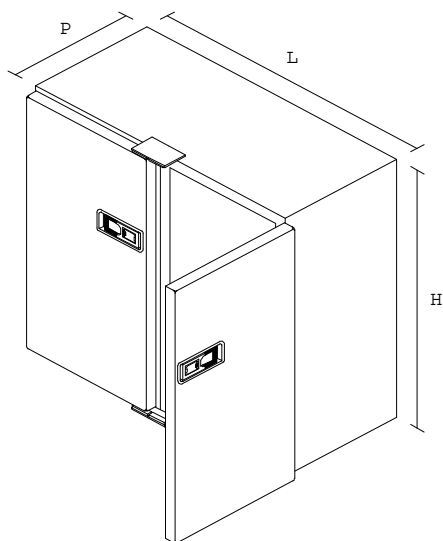

Series: COLD LINE
Model: SNC6 - 2000

DIMENSIONS	L	P	H
Overall dimensions	1.560	1.185	1.600
Outside dim. box only	1.560	1.185	1.580
Inside dimensions	1.420	1.045	1.440
Capacity liters	2.137		
Box weight kilos (approx)	260		
Doors' opening	180°		

THICKNESSES	GRP	PUR	TOTAL
Panels thicknesses	2,5	65	70
Doors thicknesses	2,5	65	70
Inside wall thickness	2,5	65	70

BASE 3 stainless steel flats