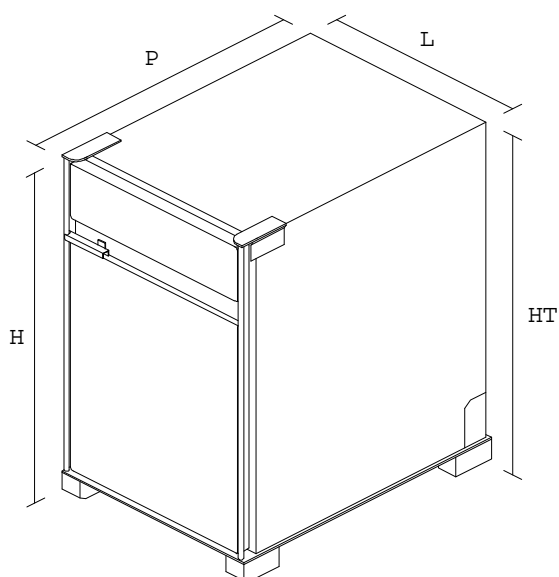

Series: COLD LINE
Model: SNC4 - 1000

DIMENSIONS	L	P	H
Overall dimensions	800	1.200	1.810
Outside dim. box only	800	1.200	1.700
Inside dimensions	660	1.060	1.560
Capacity liters	520	+ 520	
Box weight kilos (approx)	120		
Doors' opening	180/270°		

THICKNESSES	GRP	PUR	TOTAL
Panels thicknesses	2,5	65	70
Doors thicknesses	2,5	65	70

BASE 3 iron zinc plated supports

Series: COLD LINE
Model: STD2 - 1000

DIMENSIONS	L	P	H
Overall dimensions	780	1.200	1.880
Outside dim. box only	750	1.185	1.750
Inside dimensions	610	1.050	1.610
Capacity liters	1.031		
Box weight kilos (approx)	150		
Doors' opening	270°		

THICKNESSES	GRP	PUR	TOTAL
Panels thicknesses	2,5	65	70
Doors thicknesses	2,5	60	65

BASE iron zinc plated pallet

Series: COLD LINE
Model: STD2 - 1700

DIMENSIONS	L	P	H
Overall dimensions	1.000	1.410	1.880
Outside dim. box only	990	1.400	1.750
Inside dimensions	850	1.265	1.610
Capacity liters	1.731		
Box weight kilos (approx)	185		
Doors' opening	270°		

THICKNESSES	GRP	PUR	TOTAL
Panels thicknesses	2,5	65	70
Doors thicknesses	2,5	60	65

BASE iron zinc plated pallet

Series: COLD LINE
Model: SNC5 - 550

DIMENSIONS	L	P	H
Overall dimensions	760	750	1.750
Outside dim. box only	750	750	1.600
Inside dimensions	610	610	1.460
Capacity liters	543		
Box weight kilos (approx)	110		
Doors' opening	270°		