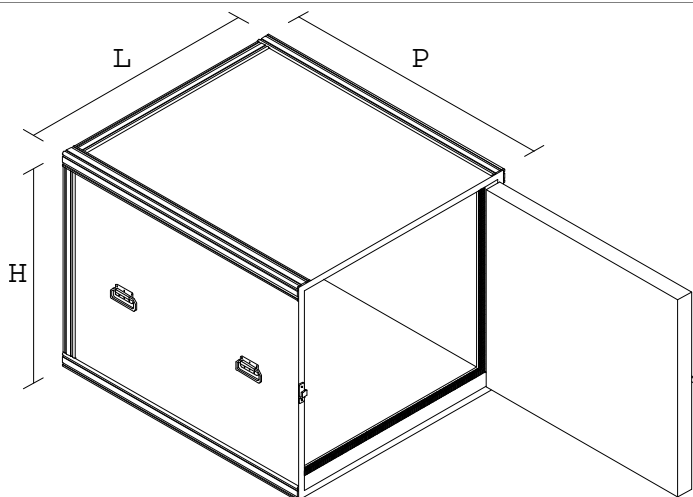

THICKNESSES	GRP	PUR	TOTAL
Panels thicknesses	2,5	65	70
Doors thicknesses	2,5	65	70

BASE

Series: COLD LINE
Model: SNC2 - 1200

DIMENSIONS	L	P	H
Overall dimensions	1.050	1.645	1.050
Outside dim. box only	1.040	1.640	1.040
Inside dimensions	900	1.500	900
Capacity liters	1.215		
Box weight kilos (apprc)	150		
Doors' opening	180°		

THICKNESSES	GRP	PUR	TOTAL
Panels thicknesses	2,5	65	70
Doors thicknesses	2,5	65	70

BASE

Series: COLD LINE
Model: SCA1 - 780

DIMENSIONS	L	P	H
Overall dimensions	1.100	1.250	1.000
Outside dim. box only	1.050	1.200	950
Inside dimensions	910	1.060	810
Capacity liters	781		
Box weight kilos (apprc)	90		
Doors' opening	180°		