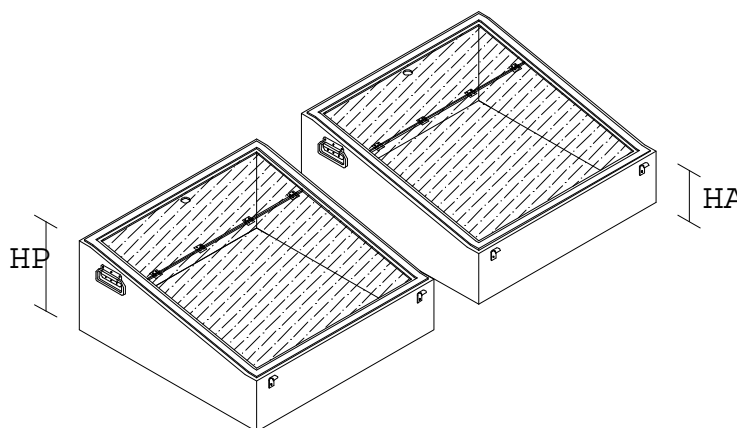

Series: **COCKER**
Model: **LCA1 - 15 VV**

DIMENSIONS	L	P	H
Overall dimensions	365	225	385
Outside dim. box only	365	225	385
Inside dimensions	303	163	295
Capacity liters	15		
Box weight kilos (approx)	4		
Removable cover			

THICKNESSES	GRP	PUR	TOTAL
Cover thicknesses	1,5	32	35
Floor thicknesses	1,5	52	55
Walls thicknesses	1,5	28	31

VV : container with adjustable inside volume
(registered model)

Series: **COCKER**
Model: **LCA2 - 125D**

DIMENSIONS	L	P	H
Overall dimensions	720	730	460
Outside dim. box only	700	700	460
Inside dimensions	600	650	360
Capacity liters	140		
Box weight kilos (approx)	24		

CLOSE: container look

THICKNESSES	GRP	PUR	TOTAL
Panels thicknesses	2,5	45	50

Series: **COCKER**
Model: **LCA2 - 125D**

DIMENSIONS	HP	HA
Overall dimensions	305	155
Outside dim. box only	300	150
Inside dimensions	250	100
Capacity liters	70 each exhibitor	
Box weight kilos (approx)	12 each exhibitor	

OPEN: exhibitor look

THICKNESSES	GRP	PUR	TOTAL
Panels thicknesses	2,5	45	50