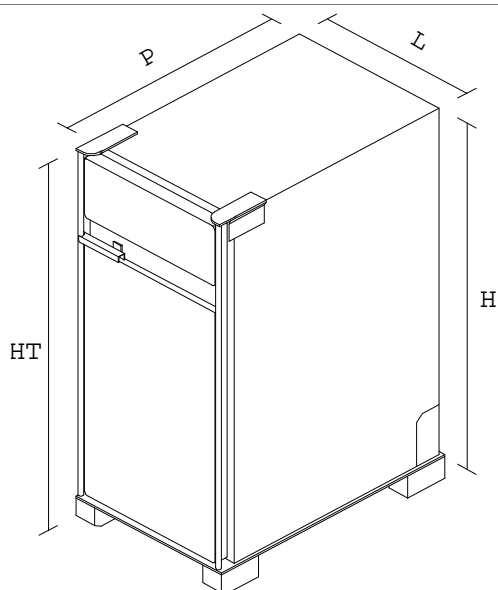

Series: COLD LINE
Model: SNC4 - 1000

DIMENSIONS	L	P	H
Overall dimensions	800	1.200	1.810
Outside dim. box only	800	1.200	1.700
Inside dimensions	660	1.060	1.560
Capacity liters	520	+ 520	
Box weight kilos (approx)	120		
Doors' opening	180/270°		

THICKNESSES	GRP	PUR	TOTAL
Panels thicknesses	2,5	65	70
Doors thicknesses	2,5	65	70

BASE 3 iron zinc plated supports

Series: COLD LINE
Model: STD2 - 1000

DIMENSIONS	L	P	H
Overall dimensions	780	1.200	1.880
Outside dim. box only	750	1.185	1.750
Inside dimensions	610	1.050	1.610
Capacity liters	1.031		
Box weight kilos (approx)	150		
Doors' opening	270°		

THICKNESSES	GRP	PUR	TOTAL
Panels thicknesses	2,5	65	70
Doors thicknesses	2,5	60	65

BASE iron zinc plated pallet

Series: COLD LINE
Model: STD2 - 1700

DIMENSIONS	L	P	H
Overall dimensions	1.000	1.410	1.880
Outside dim. box only	990	1.400	1.750
Inside dimensions	850	1.265	1.610
Capacity liters	1.731		
Box weight kilos (approx)	185		
Doors' opening	270°		

THICKNESSES	GRP	PUR	TOTAL
Panels thicknesses	2,5	65	70
Doors thicknesses	2,5	60	65

BASE iron zinc plated pallet

Series: COLD LINE
Model: SNC5 - 550

DIMENSIONS	L	P	H
Overall dimensions	760	750	1.750
Outside dim. box only	750	750	1.600
Inside dimensions	610	610	1.460
Capacity liters	543		
Box weight kilos (approx)	110		
Doors' opening	270°		