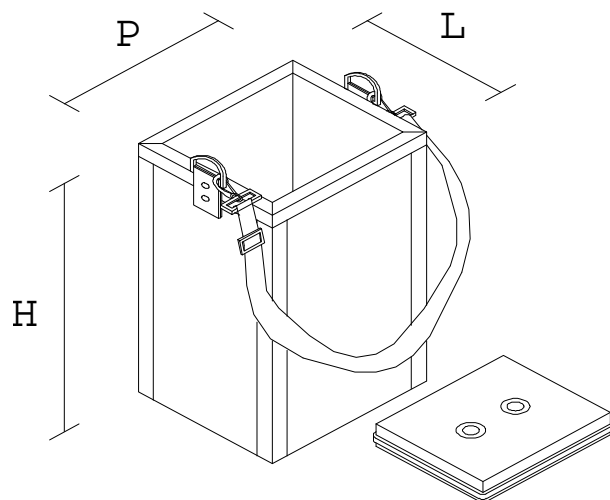

DIMENSIONS	L	P	H
Overall dimensions			
Outside dim. box only	250	250	385
Inside dimensions	188	188	295
Capacity liters	10		
Box weight kilos (apprc)	3,7		
Removable cover			

THICKNESSES	GRP	PUR	TOTAL
Cover thicknesses	1,5	32	35
Floor thicknesses	1,5	52	55
Walls thicknesses	1,5	28	31

VV : container with adjustable inside volume
(registered model)

Series: **COCKER**
Model: **LCA1 - 50**