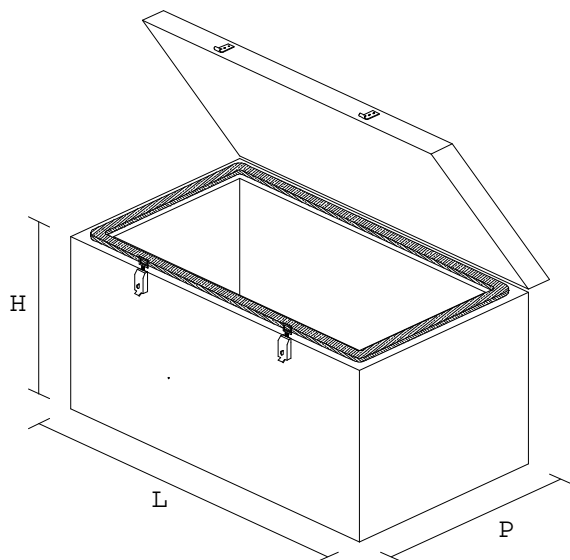

Series: COLD LINE
Model: SNC4 - 1000

DIMENSIONS	L	P	H
Overall dimensions	800	1.200	1.810
Outside dim. box only	800	1.200	1.700
Inside dimensions	660	1.060	1.560
Capacity liters	520	+ 520	
Box weight kilos (approx)	120		
Doors' opening	180/270°		

THICKNESSES	GRP	PUR	TOTAL
Panels thicknesses	2,5	65	70
Doors thicknesses	2,5	65	70

BASE 2 stainless steel flats

Series: COLD LINE
Model: SNC6 - 2000

DIMENSIONS	L	P	H
Overall dimensions	1.560	1.185	1.600
Outside dim. box only	1.560	1.185	1.580
Inside dimensions	1.420	1.045	1.440
Capacity liters	2.137		
Box weight kilos (approx)	260		
Doors' opening	180°		

THICKNESSES	GRP	PUR	TOTAL
Panels thicknesses	2,5	65	70
Doors thicknesses	2,5	65	70
Inside wall thickness	2,5	65	70

BASE 3 stainless steel flats

Series: COLD LINE
Model: SCA1 - 845

DIMENSIONS	L	P	H
Overall dimensions	940	1.240	1.110
Outside dim. box only	940	1.240	1.100
Inside dimensions	800	1.100	960
Capacity liters	845		
Box weight kilos (approx)	90		
Doors' opening	180°		

THICKNESSES	GRP	PUR	TOTAL
Panels thicknesses	2,5	65	70
Doors thicknesses	2,5	65	70

BASE 3 stainless steel supports or flats

Series: COLD LINE
Model: RAP1 - 450

DIMENSIONS	L	P	H
Overall dimensions	1.350	790	870
Outside dim. box only	1.350	790	870
Inside dimensions	1.150	590	670
Capacity liters	455		
Box weight kilos (approx)	115		
Doors' opening	270°		