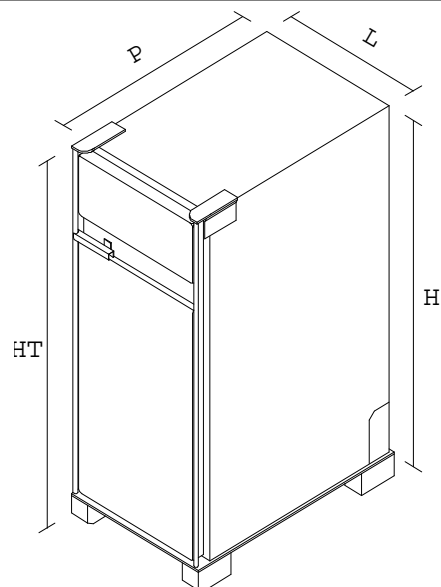

DIMENSIONS	L	P	H
Overall dimensions	720	730	460
Outside dim. box only	700	700	460
Inside dimensions	600	650	360
Capacity liters	140		
Box weight kilos (approx)	24		

CLOSE: container look

THICKNESSES	GRP	PUR	TOTAL
Panels thicknesses	2,5	45	50

OPEN: exhibitor look

THICKNESSES	GRP	PUR	TOTAL
Panels thicknesses	2,5	45	50

Series: COLD LINE
Model: STD2 - 1000

DIMENSIONS	L	P	H
Overall dimensions	780	1.200	1.880
Outside dim. box only	750	1.185	1.750
Inside dimensions	610	1.050	1.610
Capacity liters	1.031		
Box weight kilos (apprc)	140		
Doors' opening	270°		

THICKNESSES	GRP	PUR	TOTAL
Panels thicknesses	2,5	65	70
Doors thicknesses	2,5	60	65

BASE

Series: COLD LINE
Model: STD2 - 750

DIMENSIONS	L	P	H
Overall dimensions	780	1.200	1.430
Outside dim. box only	750	1.185	1.300
Inside dimensions	610	1.050	1.160
Capacity liters	743		
Box weight kilos (apprc)	130		
Doors' opening	270°		

THICKNESSES	GRP	PUR	TOTAL
Panels thicknesses	2,5	65	70
Doors thicknesses	2,5	60	65

BASE iron zinc plated pallet

Series: COLD LINE
Model: STD2 - 1200

DIMENSIONS	L	P	H
Overall dimensions	780	1.200	2.130
Outside dim. box only	750	1.185	2.000
Inside dimensions	610	1.050	1.860
Capacity liters	1.191		
Box weight kilos (apprc)	160		
Doors' opening	270°		