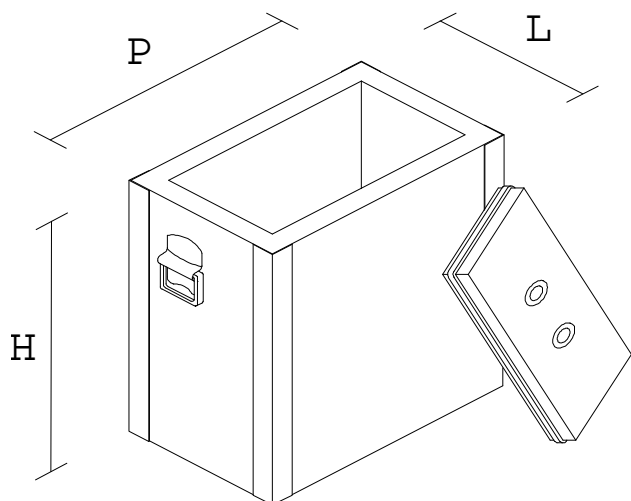

THICKNESSES	GRP	PUR	TOTAL
Panels thicknesses	5,0	90	100
Doors thicknesses	5,0	90	100

BASE

Series: COCKER
Model: LCA1 - 75

DIMENSIONS	L	P	H
Overall dimensions	704	464	454
Outside dim. box only	700	460	450
Inside dimensions	600	360	350
Capacity liters	76		
Box weight kilos (approx)	20		
Doors' opening	90°		

THICKNESSES	GRP	PUR	TOTAL
Panels thicknesses	2,5	45	50
Doors thicknesses	2,5	45	50

BASE 3 stainless steel supports

Series: **COCKER**
Model: **LCA1 - 15 VV**

DIMENSIONS	L	P	H
Overall dimensions	365	225	385
Outside dim. box only	365	225	385
Inside dimensions	303	163	295
Capacity liters	15		
Box weight kilos (approx)	4		
Removable cover			