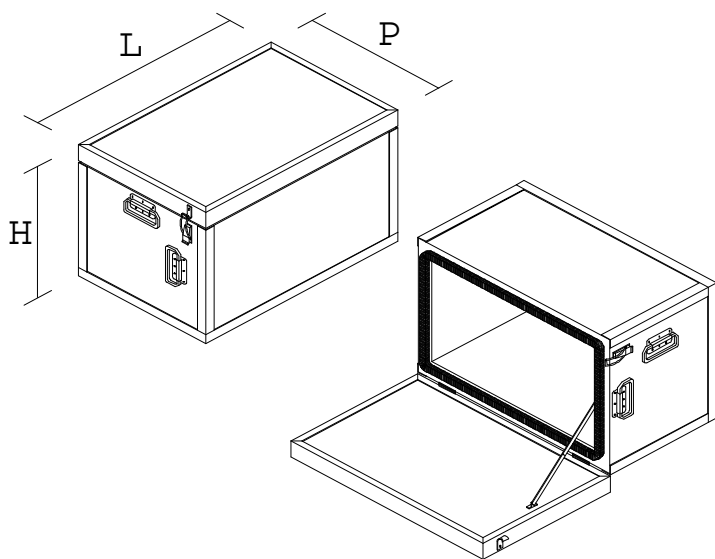

THICKNESSES	GRP	PUR	TOTAL
Panels thicknesses	2,5	65	70
Doors thicknesses	2,5	65	70
Inside wall thickness	2,5	65	70

BASE 3 stainless steel flats

Series: COLD LINE
Model: SCA1 - 845

DIMENSIONS	L	P	H
Overall dimensions	940	1.240	1.110
Outside dim. box only	940	1.240	1.100
Inside dimensions	800	1.100	960
Capacity liters	845		
Box weight kilos (approx)	90		
Doors' opening	180°		

THICKNESSES	GRP	PUR	TOTAL
Panels thicknesses	2,5	65	70
Doors thicknesses	2,5	65	70

BASE 3 stainless steel supports or flats

Series: COLD LINE
Model: RAP1 - 450

DIMENSIONS	L	P	H
Overall dimensions	1.350	790	870
Outside dim. box only	1.350	790	870
Inside dimensions	1.150	590	670
Capacity liters	455		
Box weight kilos (approx)	115		
Doors' opening	270°		

THICKNESSES	GRP	PUR	TOTAL
Panels thicknesses	5,0	90	100
Doors thicknesses	5,0	90	100

BASE

Series: COCKER
Model: LCA1 - 75

DIMENSIONS	L	P	H
Overall dimensions	704	464	454
Outside dim. box only	700	460	450
Inside dimensions	600	360	350
Capacity liters	76		
Box weight kilos (approx)	20		
Doors' opening	90°		