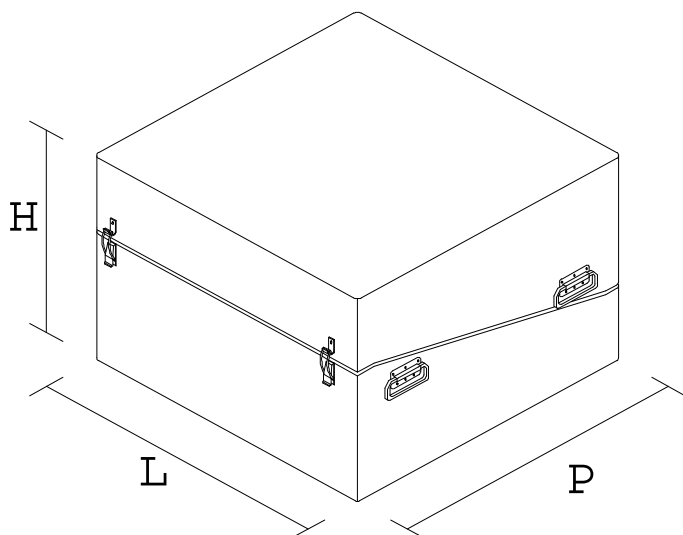

Series: **COCKER**
Model: **LCA1 - 15 VV**

DIMENSIONS	L	P	H
Overall dimensions	365	225	385
Outside dim. box only	365	225	385
Inside dimensions	303	163	295
Capacity liters	15		
Box weight kilos (approx)	4		
Removable cover			

THICKNESSES	GRP	PUR	TOTAL
Cover thicknesses	1,5	32	35
Floor thicknesses	1,5	52	55
Walls thicknesses	1,5	28	31

VV : container with adjustable inside volume
(registered model)

Series: **COCKER**
Model: **LCA2 - 125D**

DIMENSIONS	L	P	H
Overall dimensions	720	730	460
Outside dim. box only	700	700	460
Inside dimensions	600	650	360
Capacity liters	140		
Box weight kilos (approx)	24		

CLOSE: container look

THICKNESSES	GRP	PUR	TOTAL
Panels thicknesses	2,5	45	50

Series: **COCKER**
Model: **LCA2 - 125D**

DIMENSIONS	HP	HA
Overall dimensions	305	155
Outside dim. box only	300	150
Inside dimensions	250	100
Capacity liters	70 each exhibitor	
Box weight kilos (approx)	12 each exhibitor	

OPEN: exhibitor look

THICKNESSES	GRP	PUR	TOTAL
Panels thicknesses	2,5	45	50